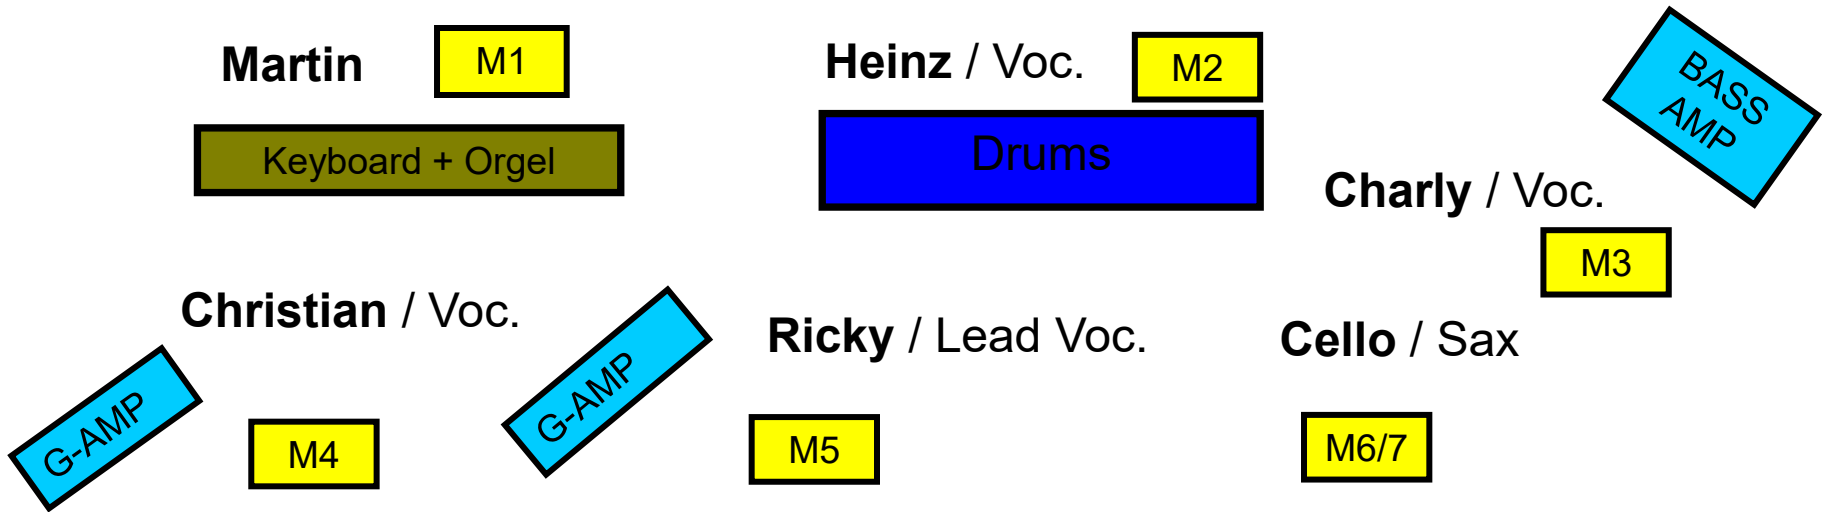

# Stage-Plan

Info :

Heinz Wellauer 079 706 17 16

7x Kanal für Drums / XLR Mic.

4 x Kanal Vocal / XLR Mic.

1 x Kanal für Bass Amp / XLR Mic.

1 x Kanal Guitar Amp / XLR Mic.od. DI-Box Christian

1 x Kanal Guitar Amp / XLR Mic

2 x Kanal Piano L+R / XLR DI-Box

2 x Kanal Orgel L+R / XLR DI-Box

1 x Kanal Tenor Sax / XLR

1 x Kanal S-Alt Sax / XLR

Heinz (Kick, Snare, Hi-Hat, Overhaed, 3xTom)

Ricky, Heinz, Chrigy, Charly

Charly

Christian

Ricky

Martin

Martin

Cello

Cello

M1 1 x Monitor Martin

M2 1 x Monitor Heinz

M3 1 x Monitor Charly

M4 1 x Monitor Christian

M5 1 x Monitor Ricky

M6 1 x Inear Cello

M7 1 x Inear Cello

7 Monitor Linien Total

Total 20 Kanäle